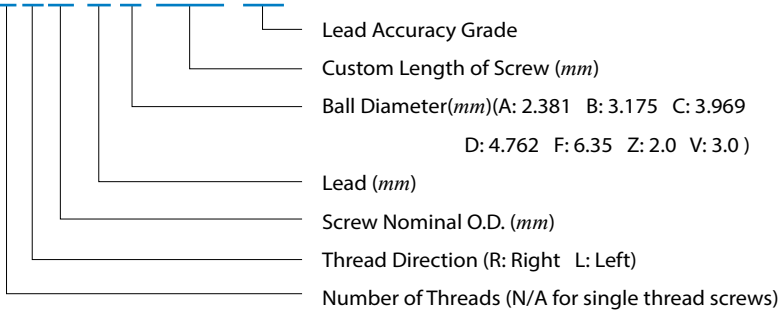

Order Code:

4 R 15 10 A -1500 -C7

14.8 Nut Types of Rolled Ballscrew

Standard Models:

FSIN

FSIW

FSDN

FSKW